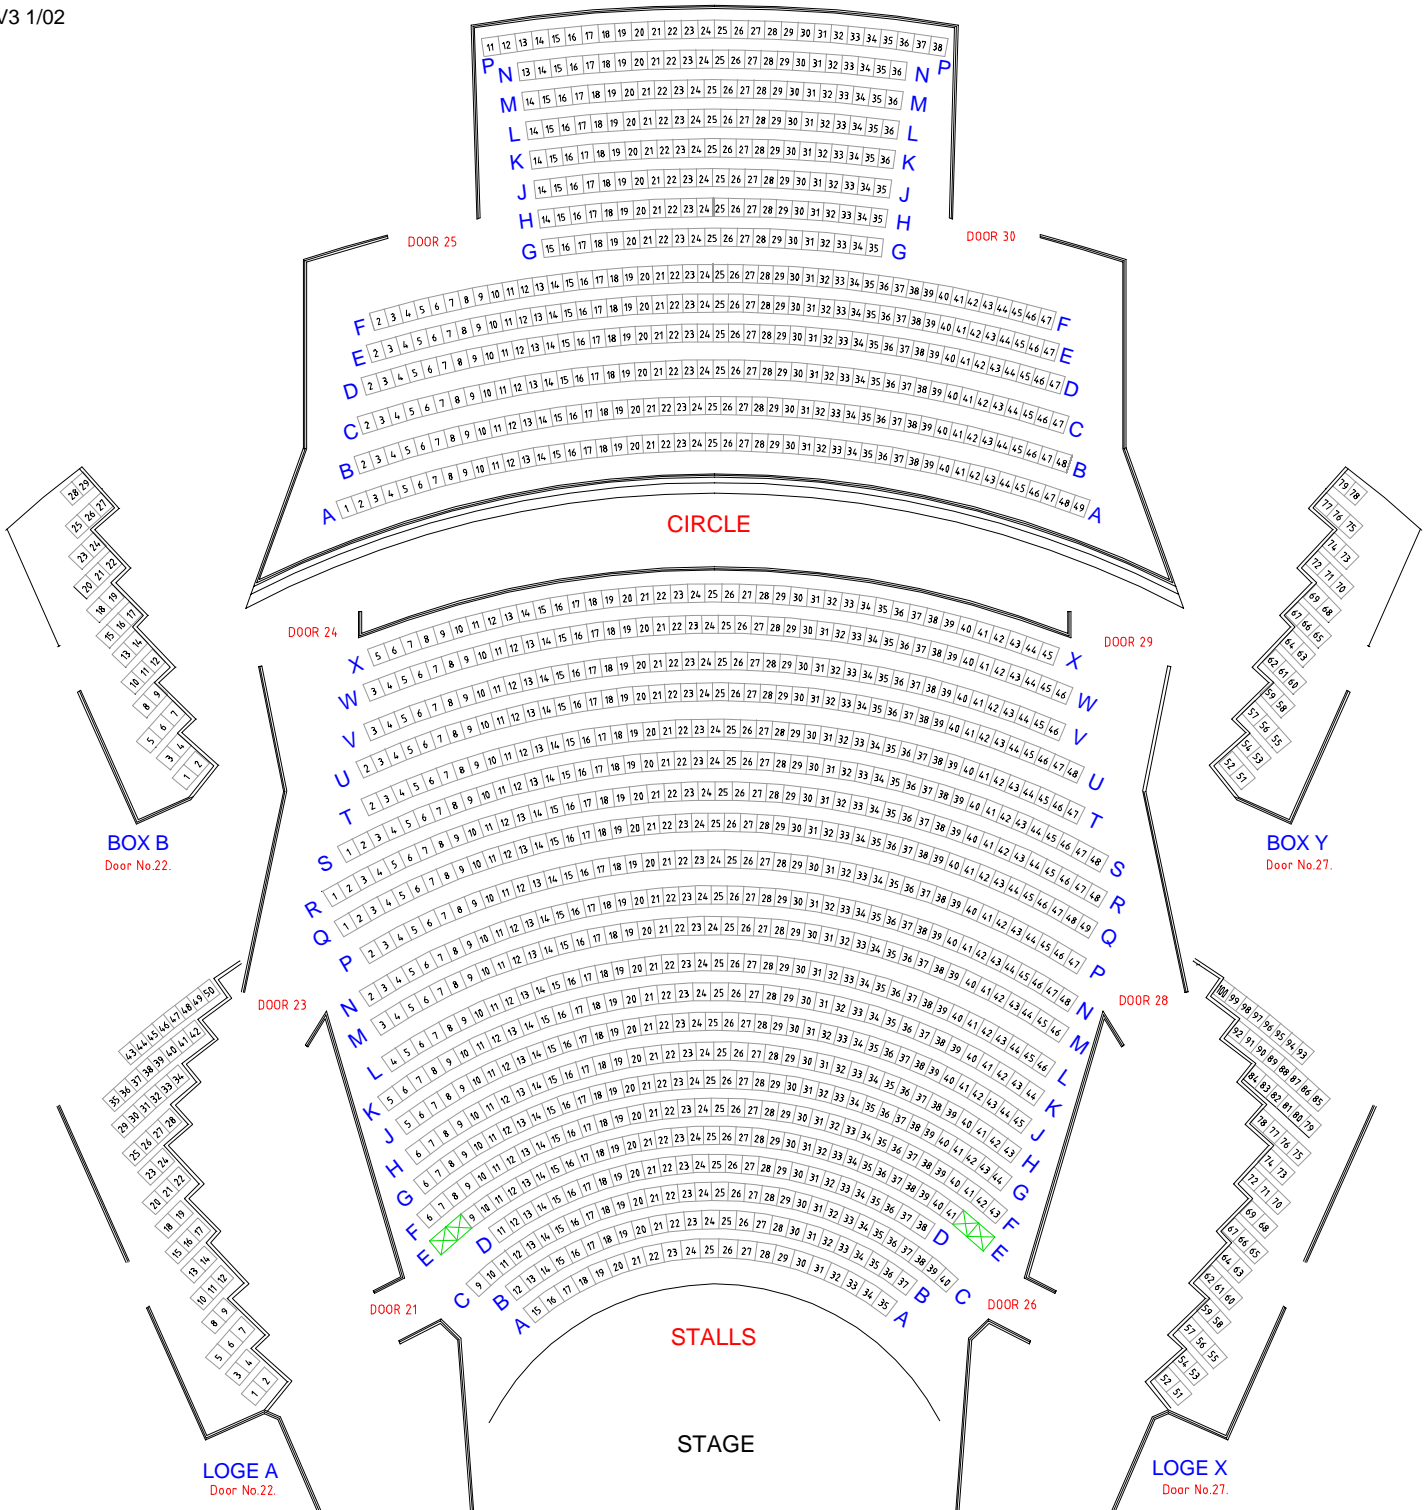

OPERA THEATRE

V3 1/02

Wheelchair spaces